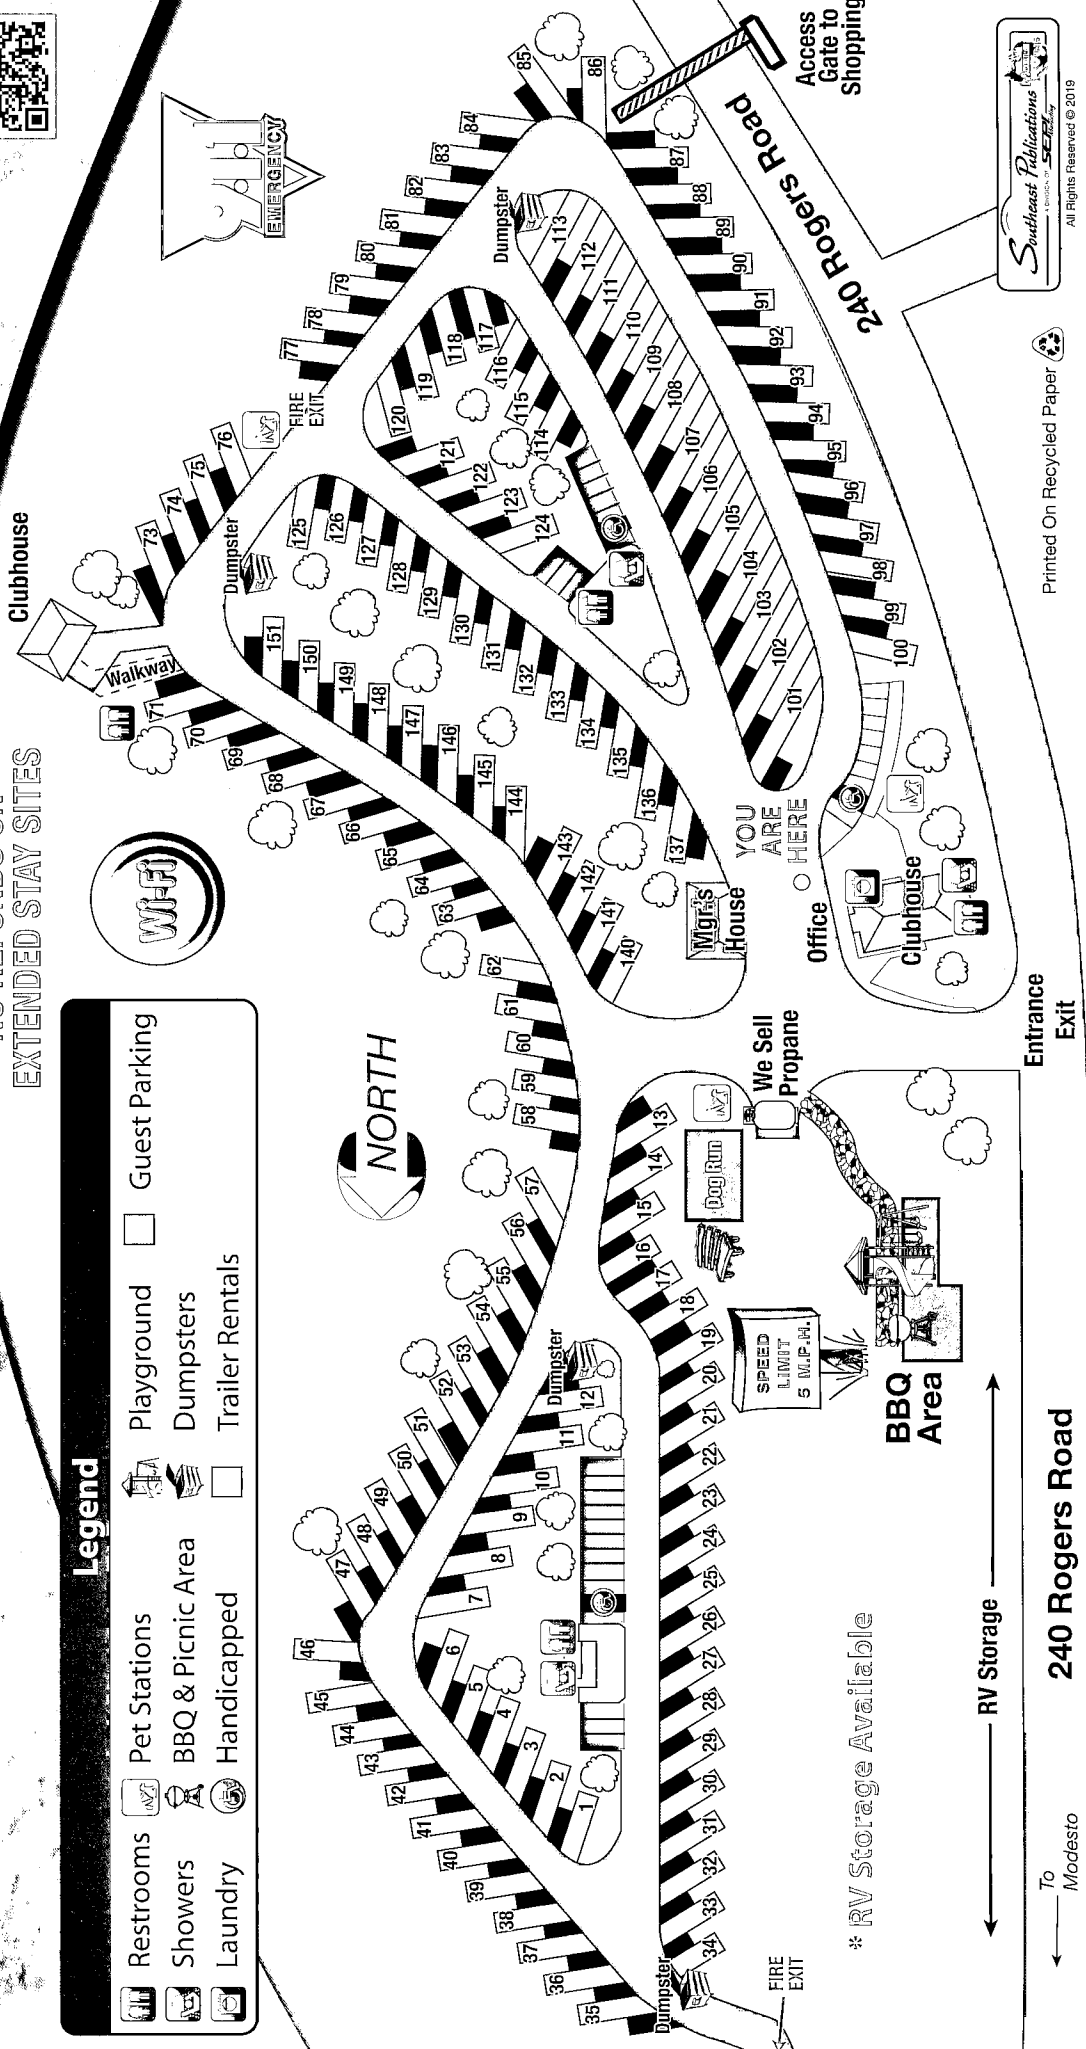

## 7 TV Channels

- 2.....Cartoons
- 3.....NBC
- 4.....Discovery
- 5.....FX
- 6.....NAT GEO
- 7.....TBS
- 8.....TNT
- 9.....USA
- 10.....ABC
- 11.....FOX
- 12.....CW
- 13.....CBS

NO REFUNDS ON  
 EXTENDED STAY SITES

### Legend

- Restrooms
- Showers
- Laundry
- Pet Stations
- BBQ & Picnic Area
- Handicapped
- Playground
- Dumpsters
- Trailer Rentals
- Guest Parking

\* RV Storage Available

← RV Storage →

240 Rogers Road

← To Modesto →

Entrance Exit

Printed On Recycled Paper

All Rights Reserved © 2019