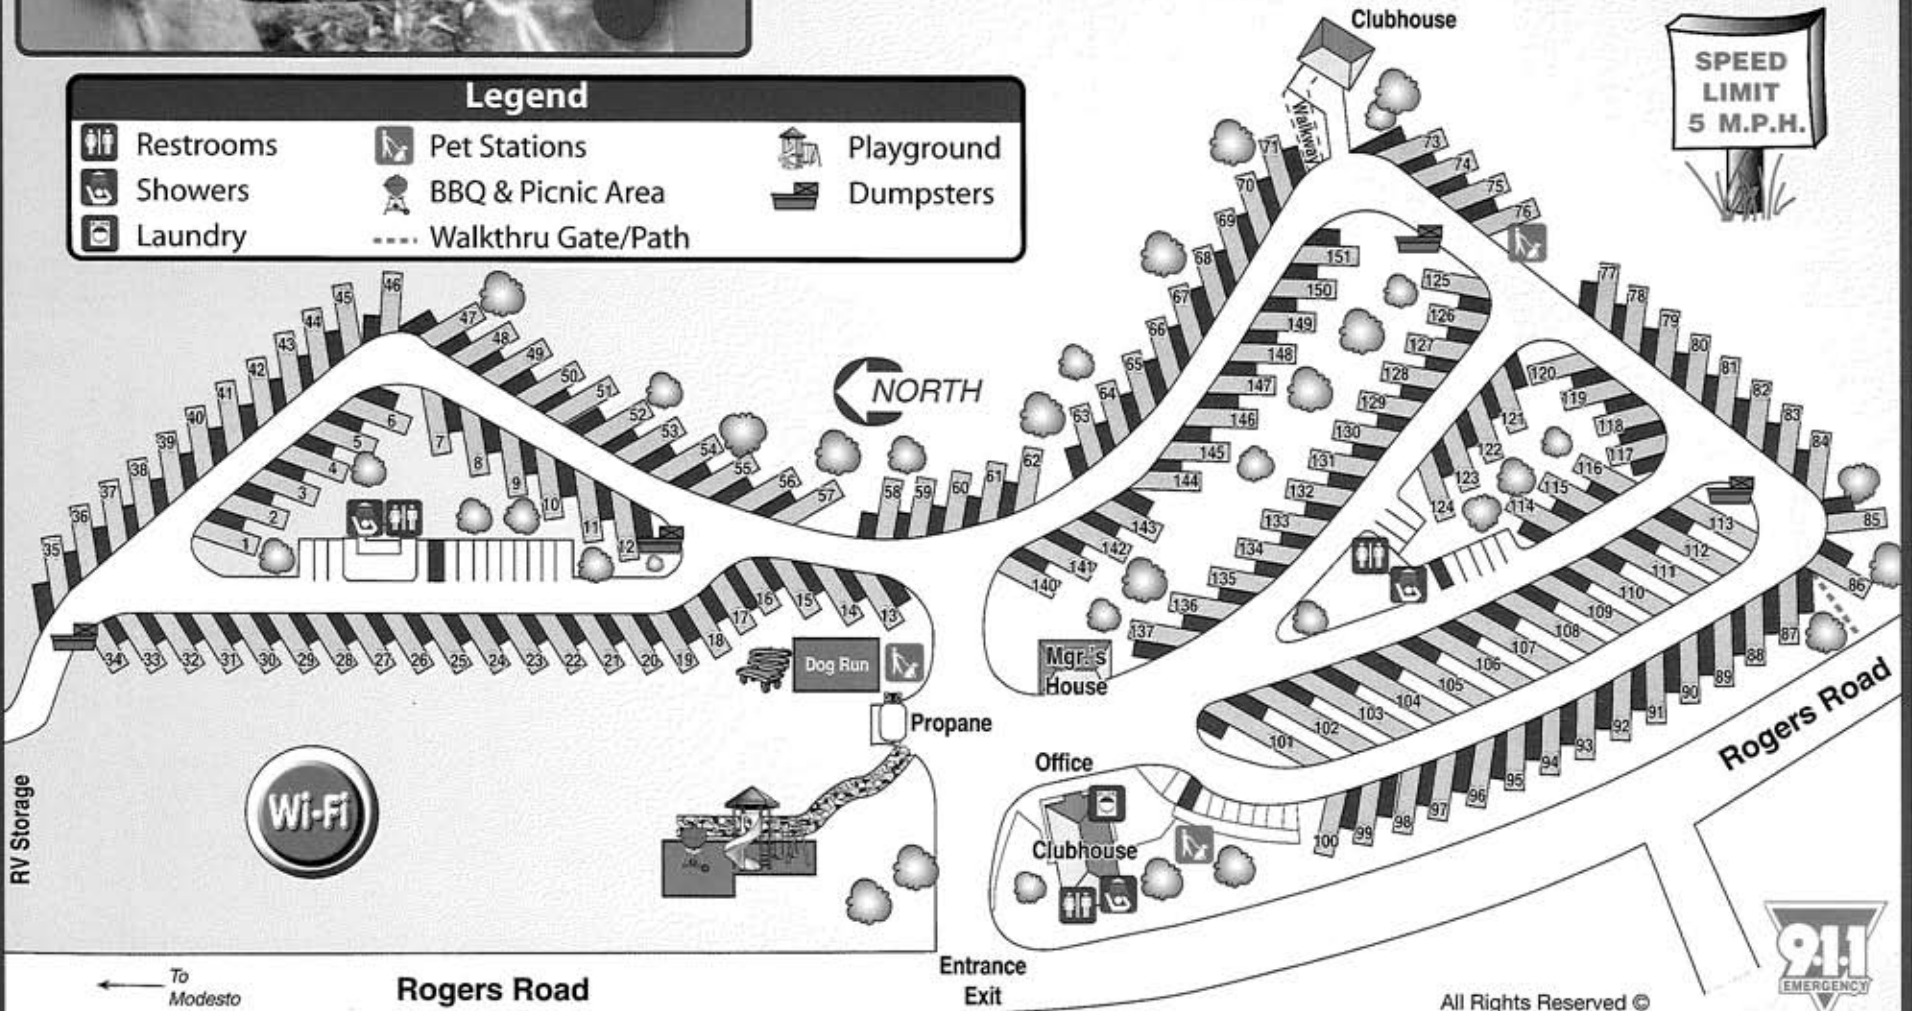

### Legend

- |           |                    |            |
|-----------|--------------------|------------|
| Restrooms | Pet Stations       | Playground |
| Showers   | BBQ & Picnic Area  | Dumpsters  |
| Laundry   | Walkthru Gate/Path |            |

## Facilities

- 50 Amp
- Full Hook-ups
- Restrooms/Shower
- 30 Amp
- Long Pull-Thru Sites
- Clubhouse (2)
- 20 Amp
- Room for Slide Outs
- With Kitchens
- Dog Run
- Wireless Internet
- TV • Playground

## Park Models Available

and more...